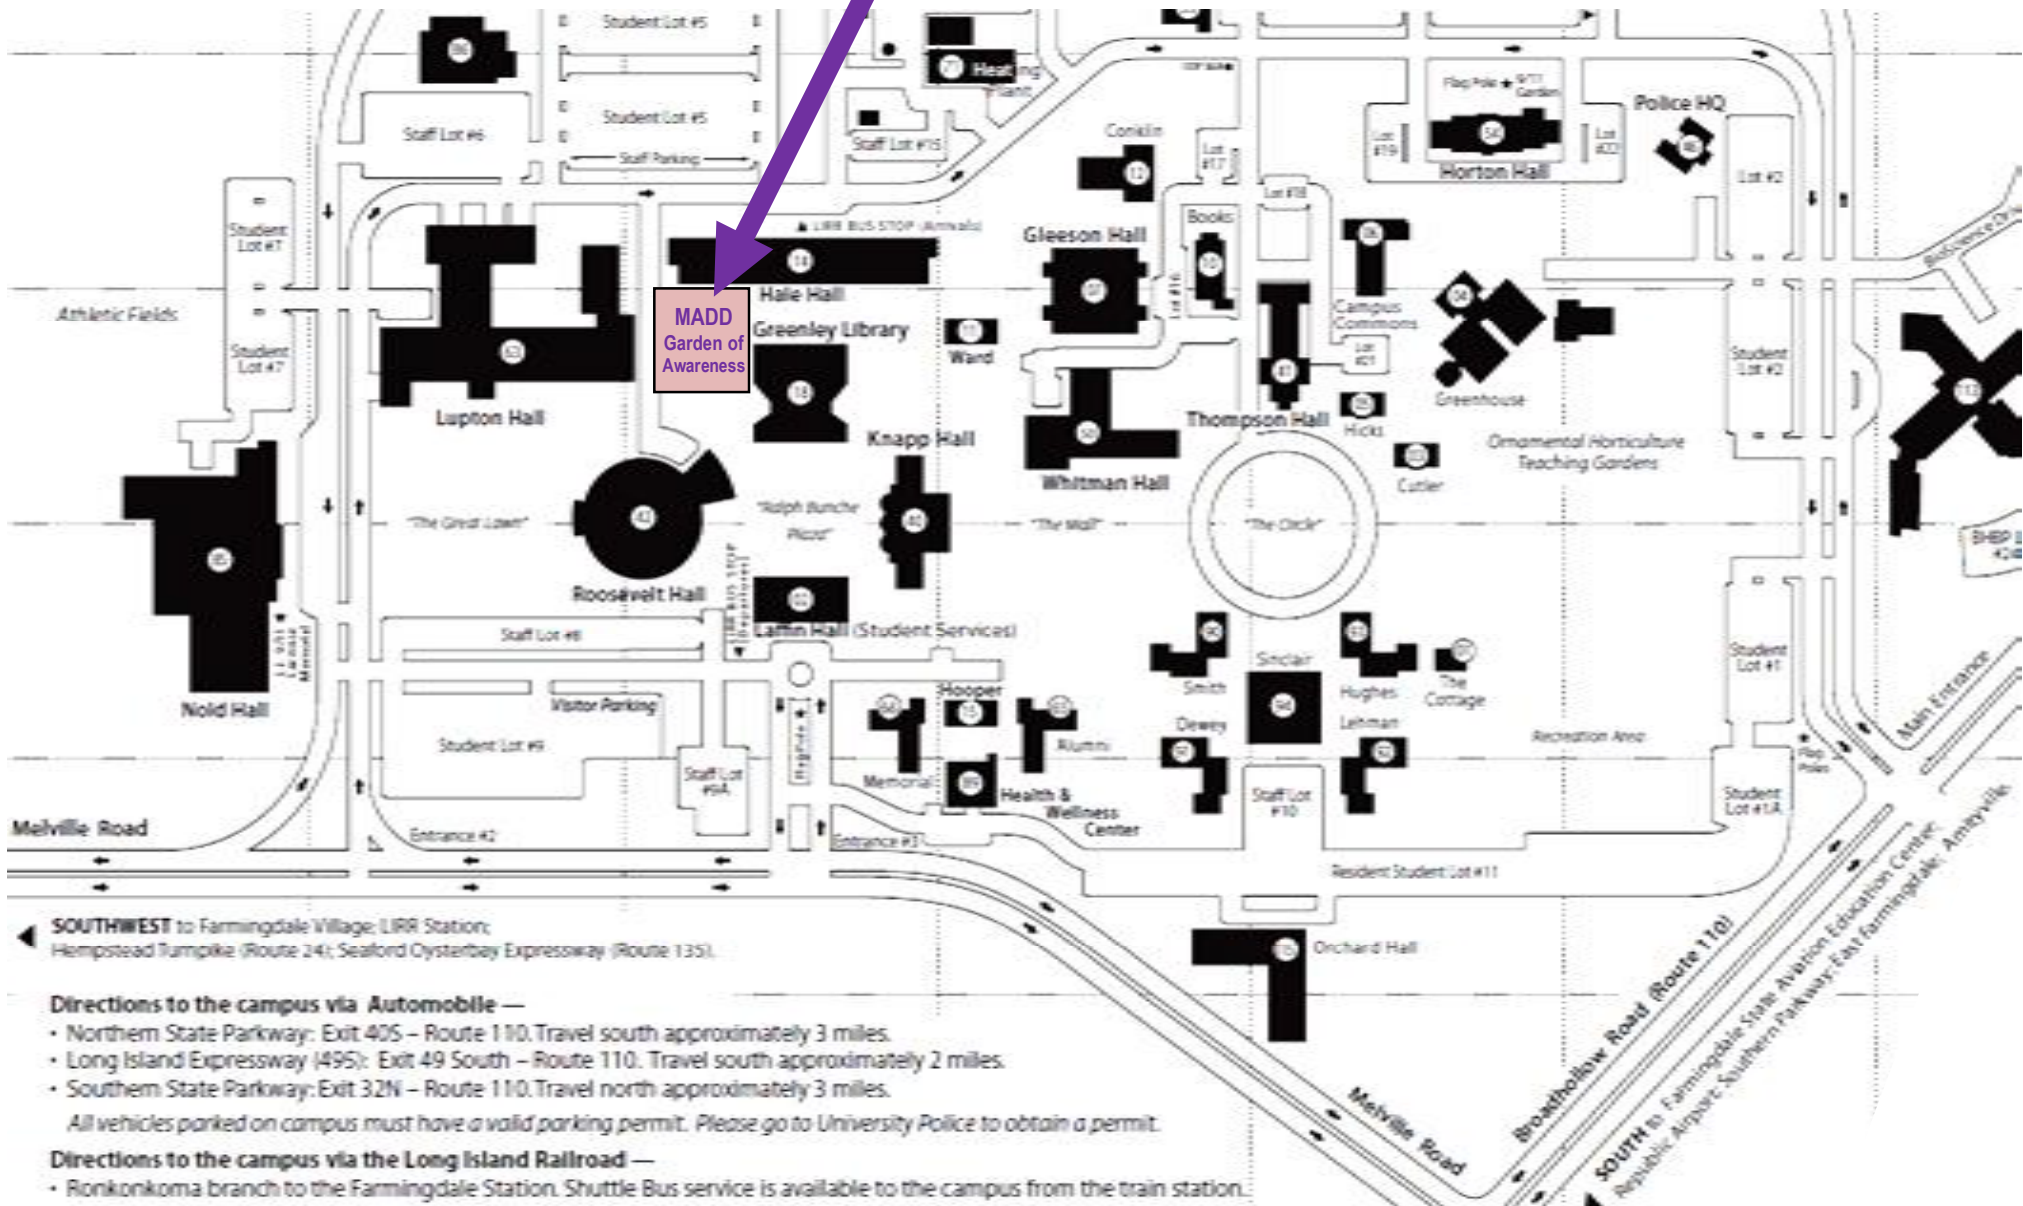

Farmingdale State College

State University of New York

2350 Broadhollow Road, Farmingdale, New York 11735-1021

MADD Long Island's Garden of Awareness

Park in Student Lot #5 and walk south between Hale and Lupton Halls.

For information, call (631) 547-6233

E-mail: LongIsland.NY@MADD.org

◀ **SOUTHWEST** to Farmingdale Village; LIRR Station;
Hempstead Turnpike (Route 24); Seaford Oysterbay Expressway (Route 135).

Directions to the campus via Automobile —

- Northern State Parkway: Exit 40S – Route 110. Travel south approximately 3 miles.
- Long Island Expressway (495): Exit 49 South – Route 110. Travel south approximately 2 miles.
- Southern State Parkway: Exit 32N – Route 110. Travel north approximately 3 miles.

All vehicles parked on campus must have a valid parking permit. Please go to University Police to obtain a permit.

Directions to the campus via the Long Island Railroad —

- Ronkonkoma branch to the Farmingdale Station. Shuttle Bus service is available to the campus from the train station.